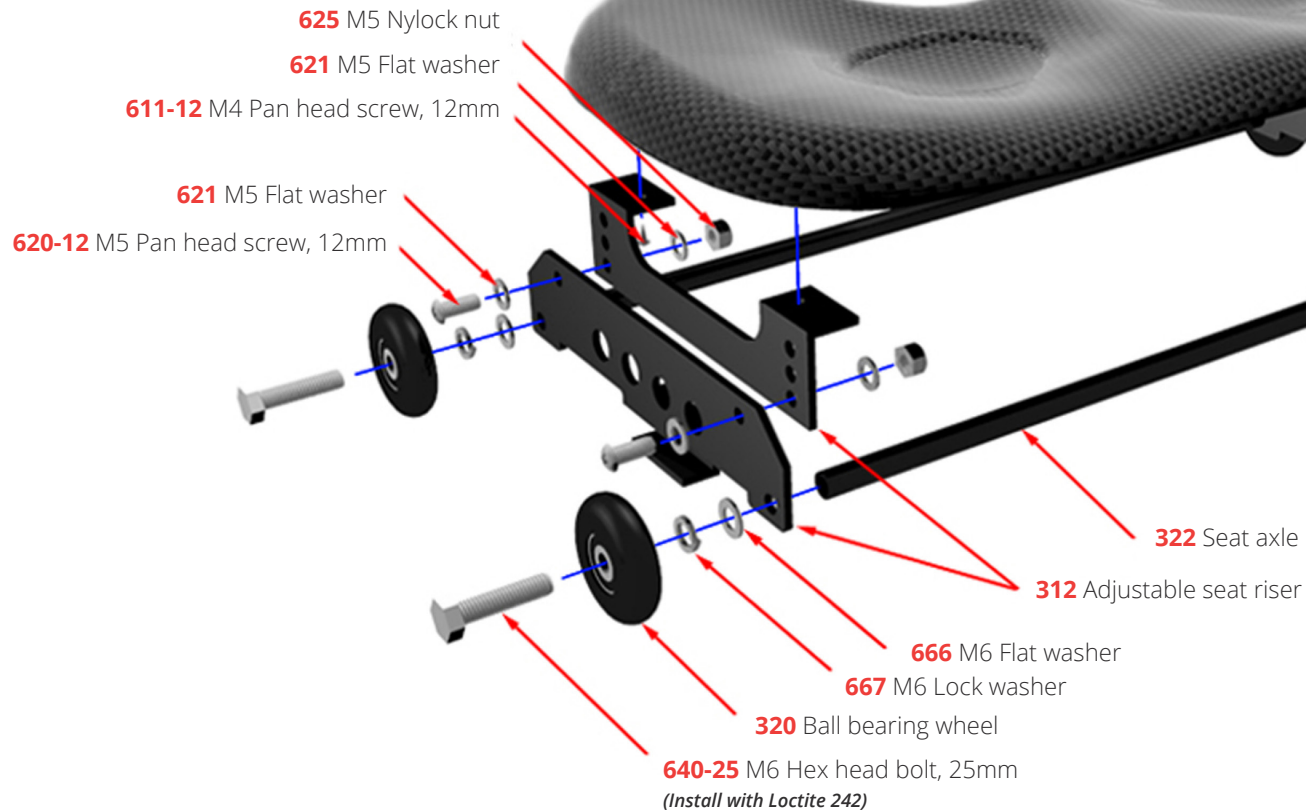

SEAT

- 310F** Carbon Seat - Large, 26cm - 30cm track spacing
- 311** Carbon Seat - Medium, 18cm - 23cm track spacing
- 316F** Carbon Seat - Small, SLW 1x

300 Seat complete